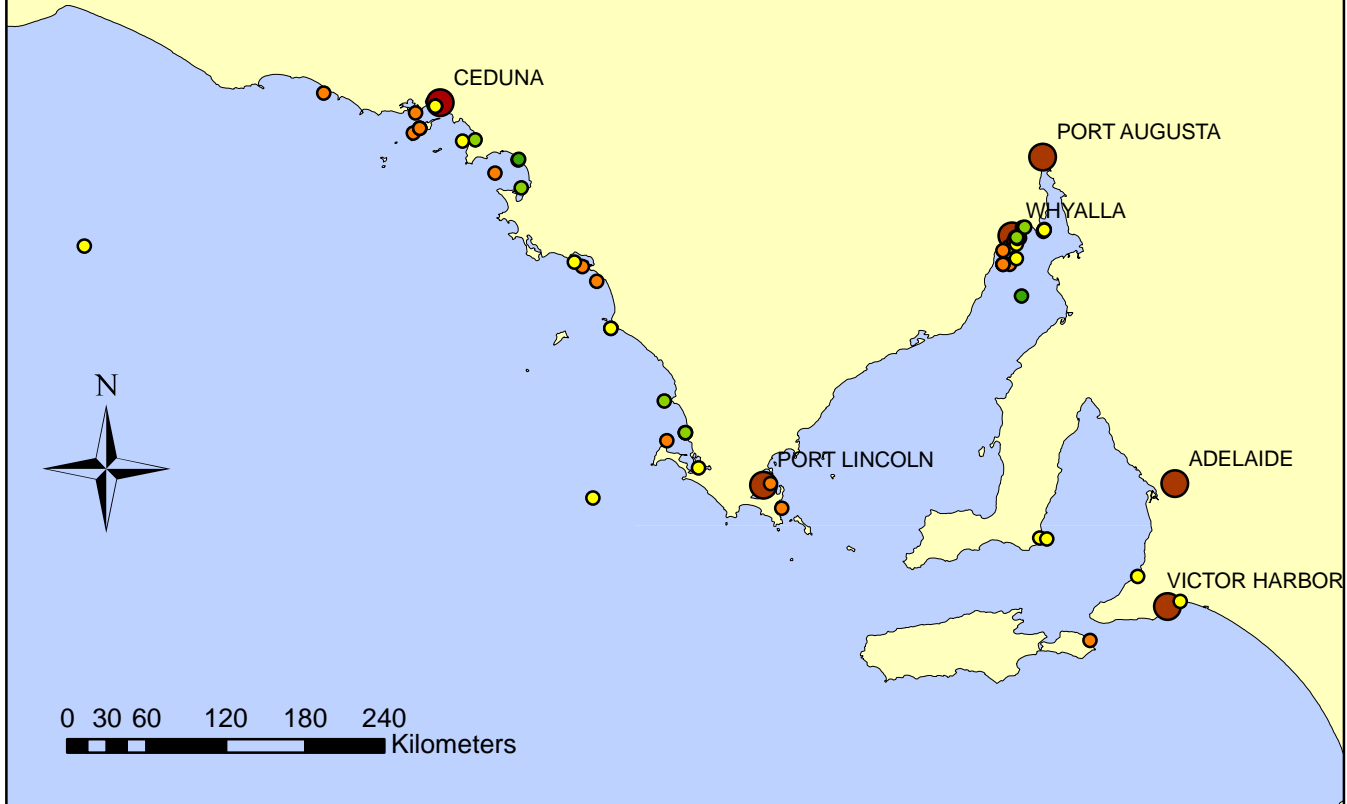

# White Shark Count Sightings

## Sightings Near Whyalla

#### LENGTH\_M

- Less than 2 m
- 2-3 m
- 3-4 m
- 4-5 m
- Greater than 5 m
- Coastal Towns