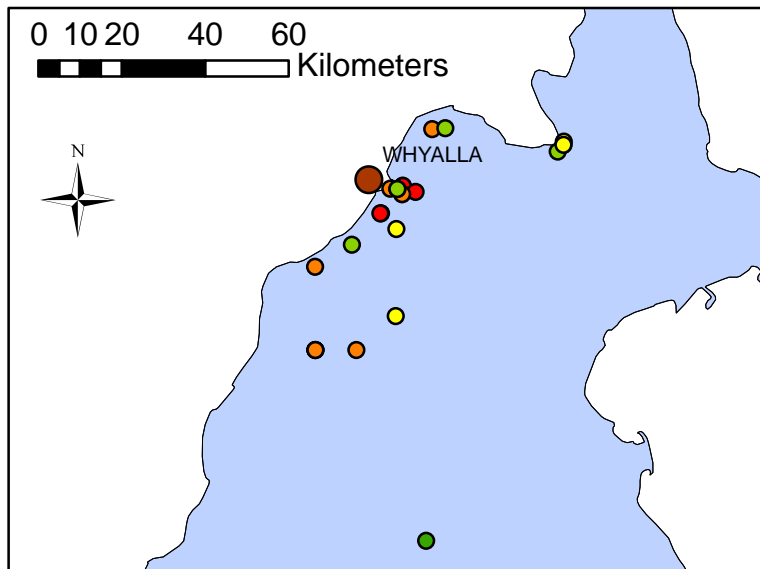

# White Shark Count Sightings

## Sightings Near Whyalla

#### LENGTH\_M

- Less than 2 m
- 2-3 m
- 3-4 m
- 4-5 m
- Greater than 5 m
- Coastal Towns

## Sightings Near Ceduna